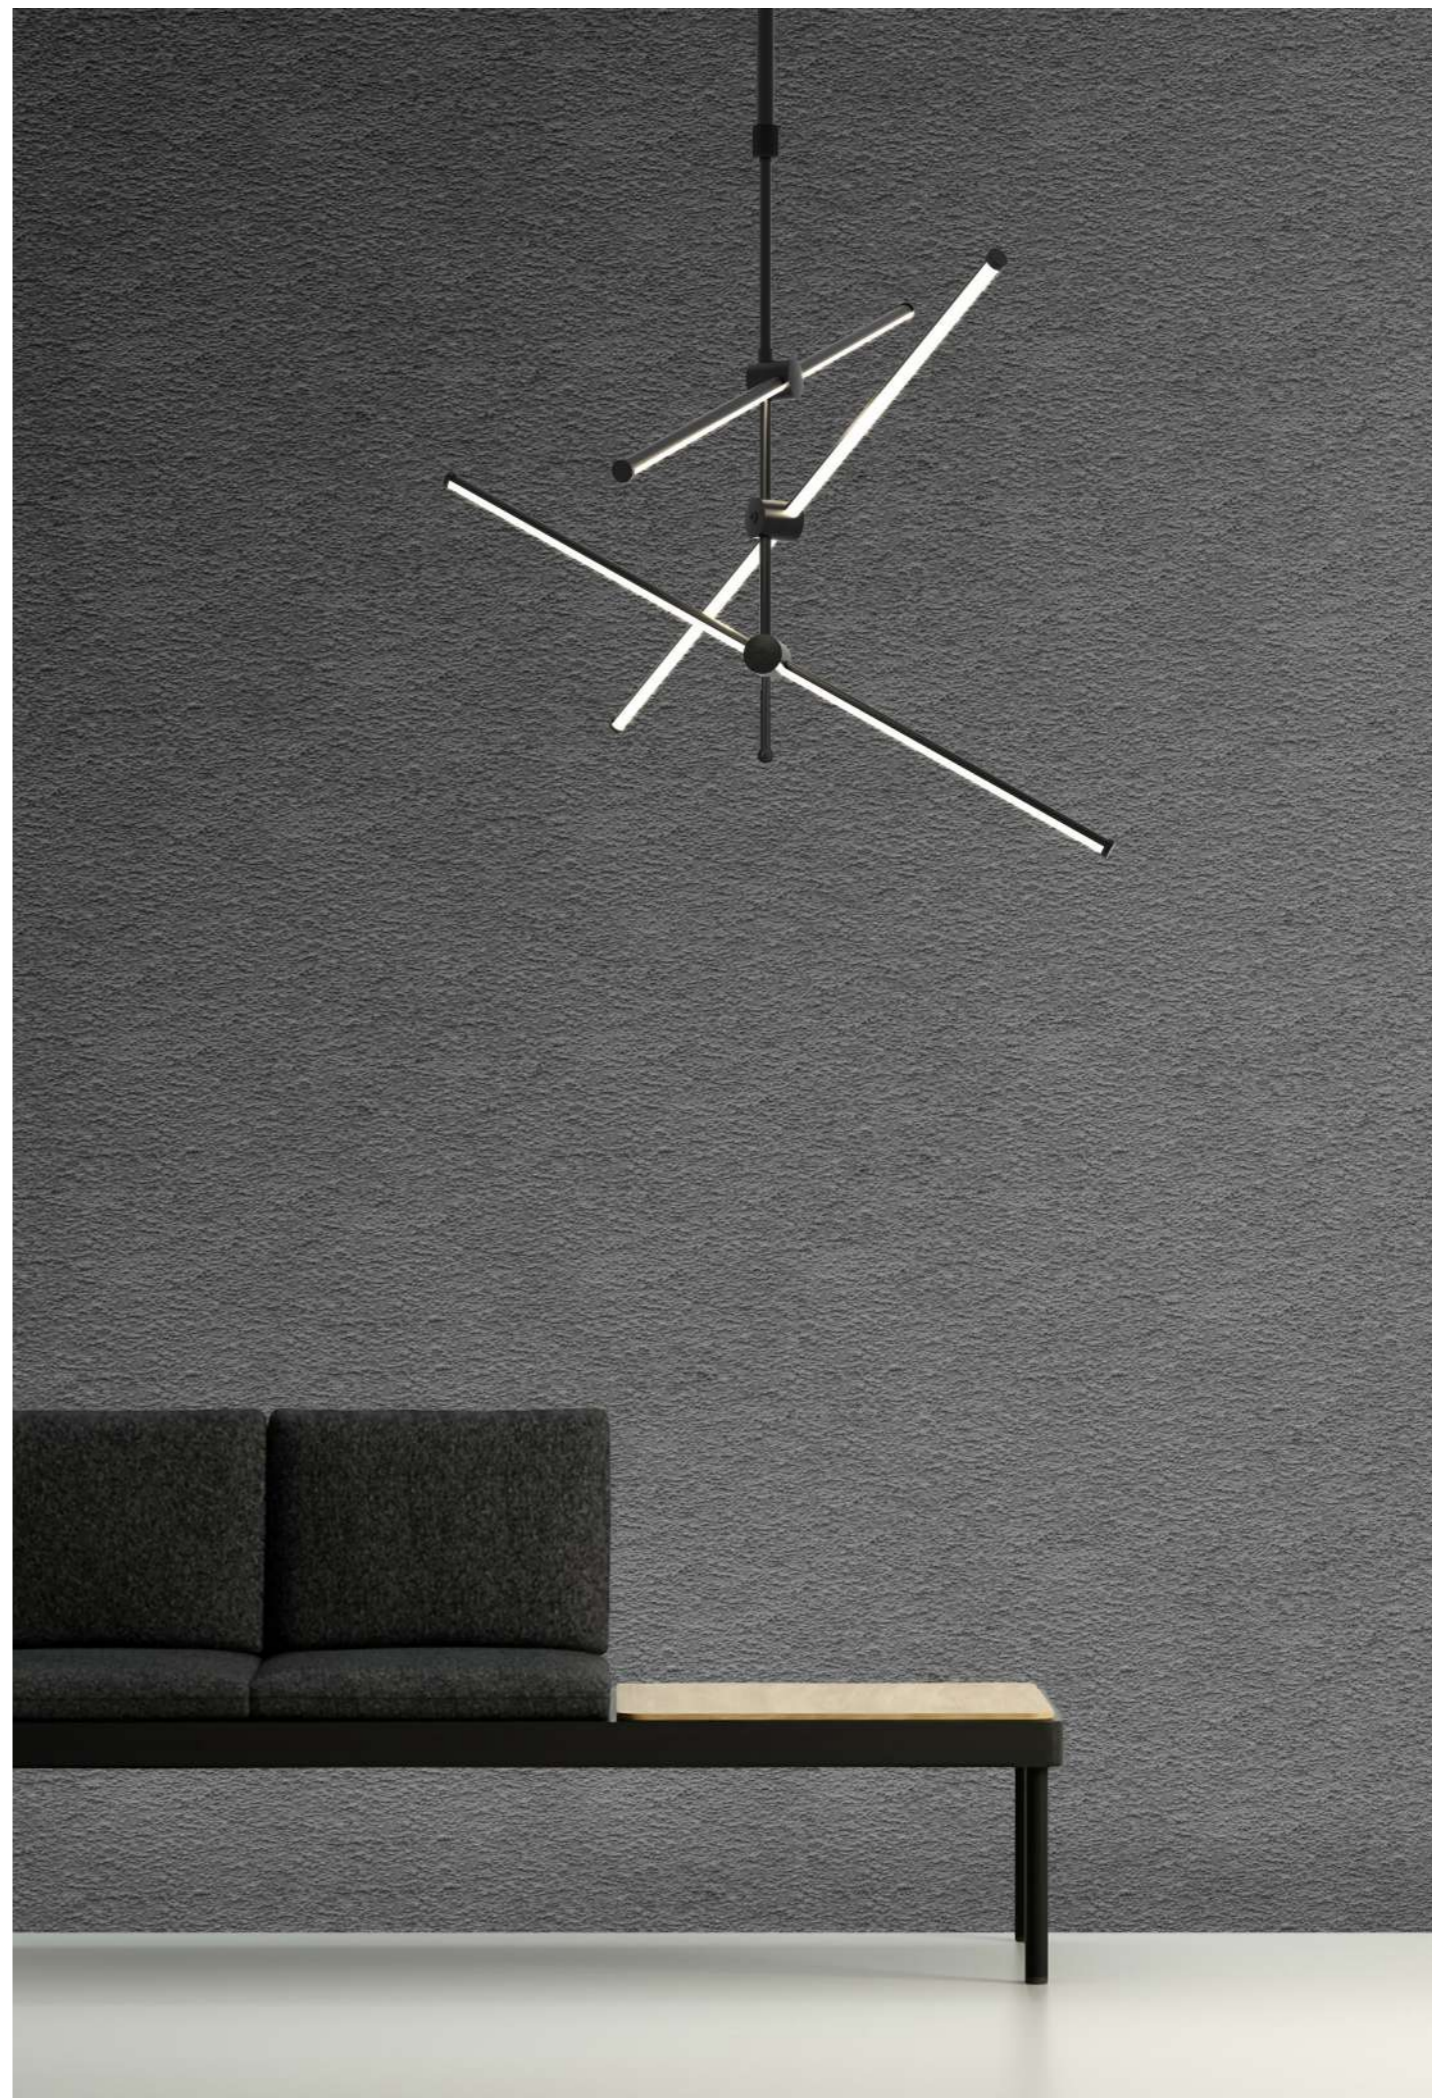

La Collezione Elia incarna il concetto del minimalismo illuminato, con lampade caratterizzate da un profilo in alluminio estruso che offre una semplicità straordinaria. Queste lampade non solo forniscono luce, ma trasformano anche gli ambienti in cui si trovano. Con un design essenziale e pulito, la Collezione Elia rappresenta un connubio perfetto tra funzionalità e estetica, offrendo un'illuminazione sofisticata che si integra armoniosamente nell'arredamento.

The Elia Collection embodies the concept of illuminated minimalism, with lamps characterized by an extruded aluminum profile that offers extraordinary simplicity. These lamps not only provide light but also decorate the spaces they inhabit. With their essential and clean design, the Elia Collection represents a perfect blend of functionality and aesthetics, offering sophisticated lighting that harmoniously integrates into the decor.