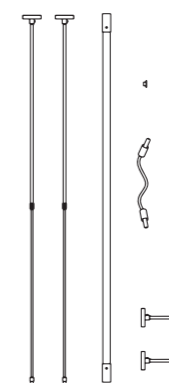

The Elia / kit collection includes a set of components to create customizable solutions.
The Elia / Kit product consists of 1 led rod with side sockets, which give the possibility, thanks to a connector, to associate more elements.
In the package there are two inspectionable and inclinable rods with a total length of cm 80, which can be used for detachment; as well as two supports for installation at a short distance from the ceiling or wall. Thus giving the possibility of choosing the heights at the time of installation.
Is required the purchase of a base-power supply, complete with a 2-meter connection cable. Available in two versions: 24 and 50 Watt.

4936	ELIA/KIT O
4943	ELIA/KIT N
Power	8W Led Integrated
Input	220/240 V- 50/60Hz
Kelvin	3000
Dimmable	No
Real Lumen	610
CRI	85
IP	20
Weight	N: 0,2kg G: 0,3kg
Volume	0,0132 m³

4738	ELIA/K24 O
4806	ELIA/K24 N
Power	24W
Input	220/240 V- 50/60Hz
Modularity	Min. 1 Max. 3 ELIA/KIT
IP	20
Weight	N: 0,3kg G: 0,4kg
Volume	0,0010 m³