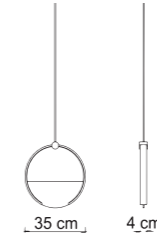

- 9603 TOY/CO A
- 9610 TOY/CO F
- 9627 TOY/CO P
- 9634 TOY/CO C

Power 30W Led- Driver not included
Input 220/240 V- 50/60Hz
Kelvin Sikrea Dynamic Dimmer
Dimmable Yes
Real Lumen Dimmable Max 2440
CRI 90
IP 20
L. Wire 400 cm
Weight N: 1,9kg G: 2,7kg
Volume 0,0290 m³