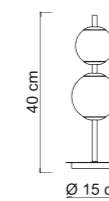

4127

TOLOMEO/L

Power 12W Led Integrated
Input 220/240 V- 50/60Hz
Kelvin 4000
Dimmable No
Real Lumen 826
CRI 90
IP 20
Weight N: 1,9kg G: 2,1kg
Volume 0,0345 m³