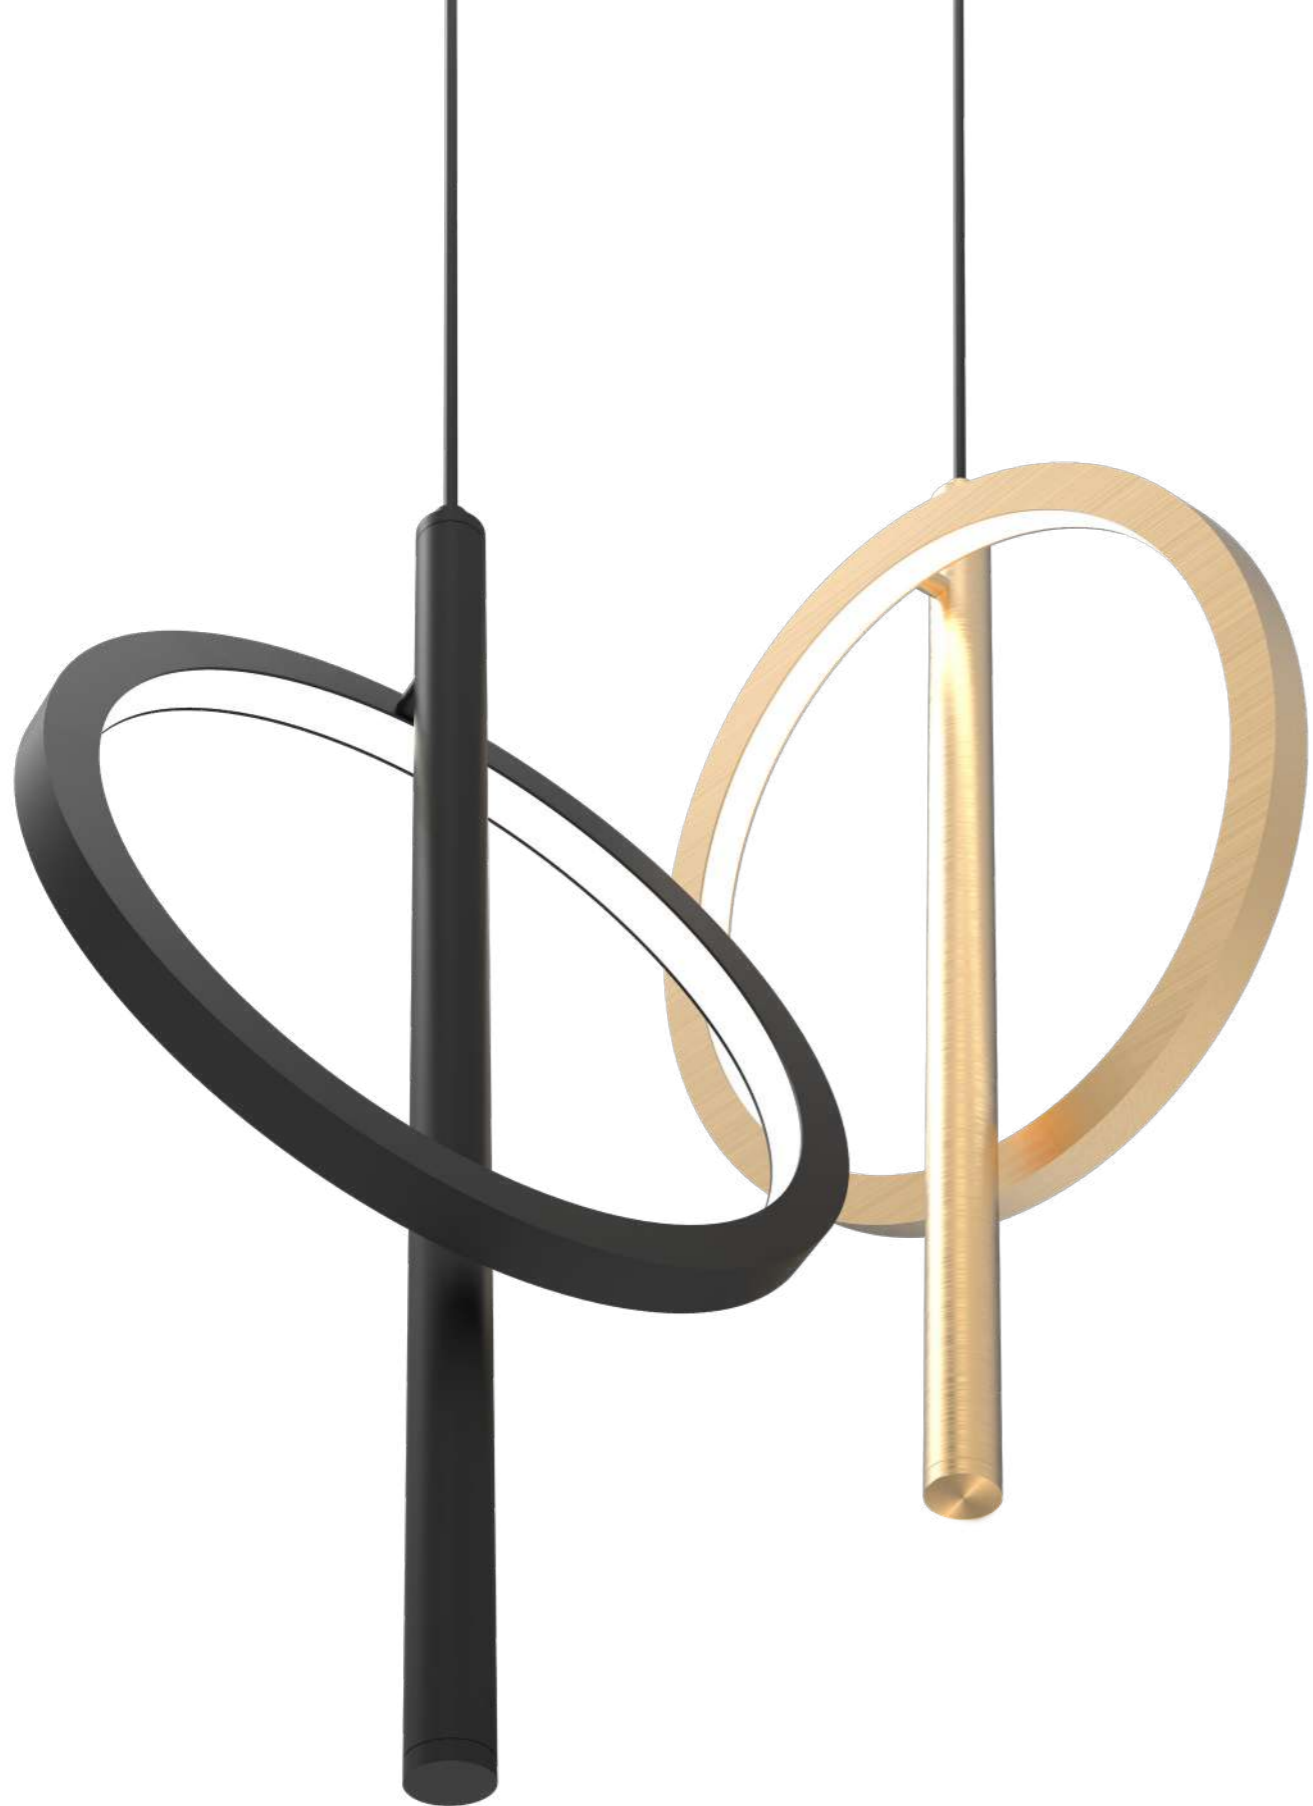

9115	LIAM/CO N
9122	LIAM/CO OS
Power	12W Led - Driver not included
Input	22/240 V- 50/60Hz
Kelvin	Sikrea Dynamic Dimmer
Dimmable	Yes
Real Lumen	Dimmable Max 821
CRI	90
IP	20
L. Wire	500 cm
Weight	N: 0,8kg G: 0,9kg
Volume	0,0225 m3

Articolo NON completo di base, verifica compatibilità da pag. 506
Base do not included, check compatibility from page 506

L E R RE I +

8859	LIAM/S1 N
8866	LIAM/S1 OS
Power	12W Led Integrated
Input	22/240 V- 50/60Hz
Kelvin	Sikrea Dynamic Dimmer
Dimmable	Yes
Real Lumen	Dimmable Max 821
CRI	90
IP	20
L. Wire	200 cm
Weight	N: 0,9kg G: 1,1kg
Volume	0,0270 m3

Articolo compatibile con Sikrea Dynamic Dimmer + (cod. 4868)
Article compatible with Sikrea Dynamic Dimmer + (cod. 4868)

+

Articolo completo di
Sikrea Dynamic Dimmer

MATERIALI :
Materials :

Struttura Frame	Metallo Metal
Diffusore Diffuser	Cover Siliconica Silicon cover
Cavo Wire	Tessuto Fabric

TAVOLA FINITURE :
Table of Finishes :

Struttura Frame	☐ Nero Opaco Nero Opaco	N
	☐ Ottone Spazzolato Nero Opaco	OS
Cavo Wire	☐ Nero Black	

DOWNLOAD AREA: