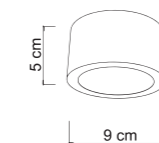

7364 POINT/F
Power 1 x max 9W
Input 220/240 V- 50/60Hz
Lampholder GX53 - Bulb included
IP 20
Weight N: 0,3kg G: 0,5kg
Volume 0,0013 m³