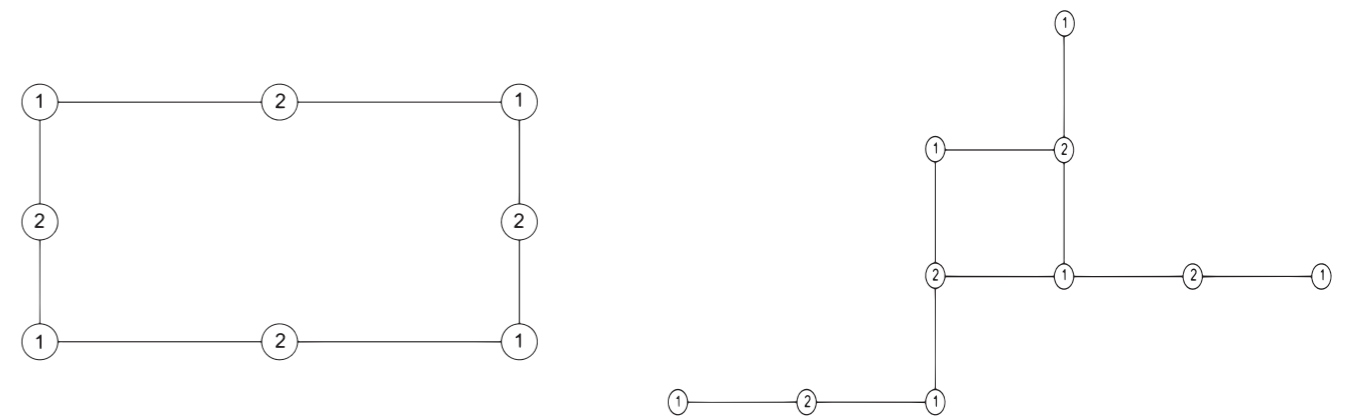

Esempi di composizione con basi Zeta, ulteriori esempi a pag. 12, 71, 163

Zeta composition examples, more example at pag. 12,71, 163

4318	ZETA/1 N	Base soffitto nera con 4 tappi	Black ceiling base with 4 caps
1195	ZETA/1 OS	Base soffitto ottone spazz. con 4 tappi	Brushed brass ceiling base with 4 caps
3366	ZETA/2 N	Base in sospensione nera	Black suspended base
3328	ZETA/2 OS	Base in sospensione ottone spazz.	Brushed brass suspended base
3571	CAVO/N	Cavo 500 cm nero in tessuto	500cm black fabric wire
3588	CAVO/T	Cavo 500cm trasparente	500cm transparent wire