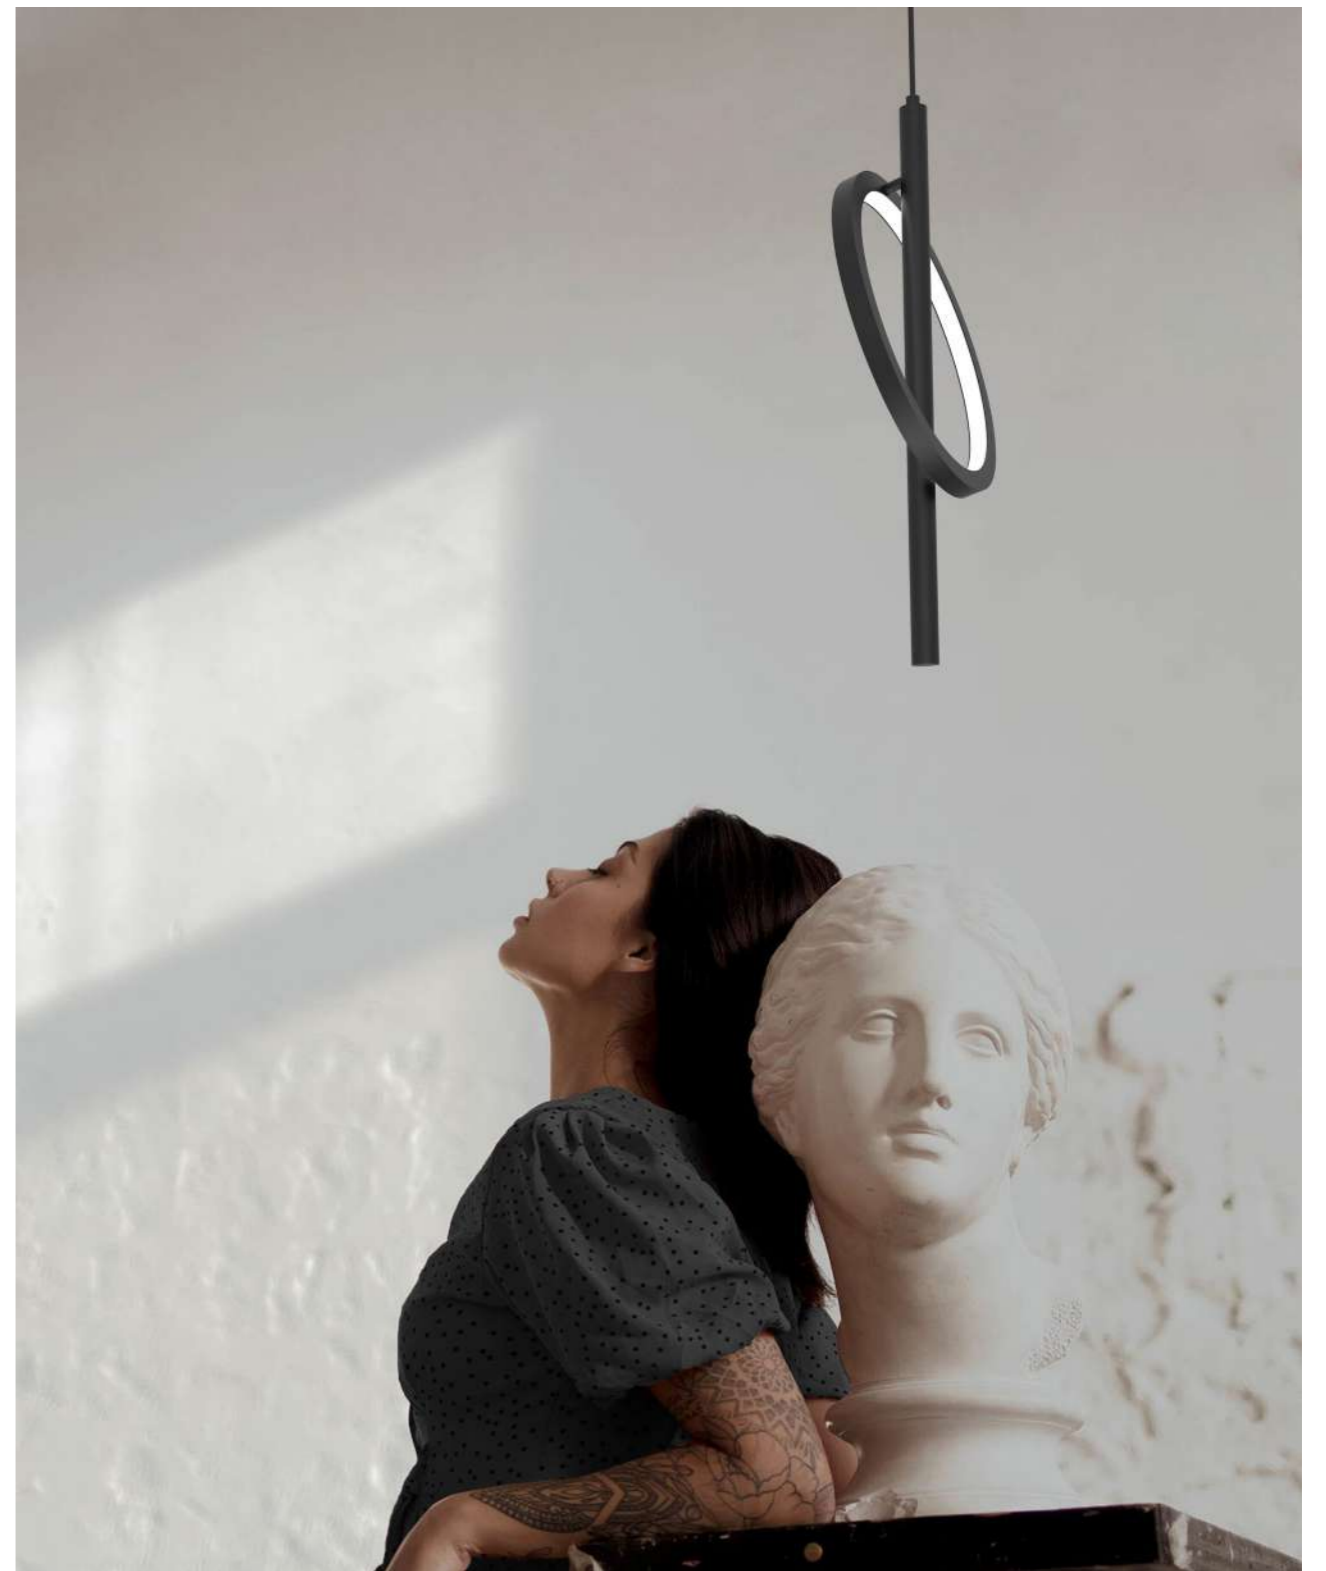

The Liam suspension lamp is an elegant lighting fixture with an innovative and eclectic design, featuring a unique vertical ornamental element. Crafted with a circular extruded aluminum profile, this lamp stands out for its distinctiveness and originality. Its versatility allows for easy customization by installing it in various types of ceiling bases. Liam offers refined and modern illumination, adding a touch of unique style to any space.