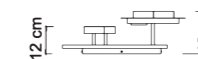

Entrambi i modelli Ghost sono dotati di portalampane GX53 rivolto verso il soffitto per creare anche un effetto di luce indiretta.

Both Ghost models are equipped with GX53 lamp holders directed towards the ceiling to create an indirect lighting effect.

La lampada a soffitto Ghost è dotata di lampadine GX53 intercambiabili, offrendo una soluzione versatile per l'illuminazione. Grazie al suo elevato numero di lampadine, garantisce una alta resa luminosa. Con una finitura bianco e platino, questa lampada aggiunge un tocco di eleganza e modernità al tuo ambiente.

The Ghost ceiling lamp features interchangeable GX53 bulbs, providing a versatile lighting solution. With its high number of bulbs, it ensures ample and bright illumination. Its white and platinum finish adds a touch of elegance and modernity to your space.

9535 GHOST/PLP
Power 5 x max 9W
Input 220/240 V- 50/60Hz
Lampholder GX53 - Bulb included
IP 20
Weight N: 4,2kg G: 5,7kg
Volume 0,0818 m³