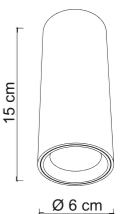

8040	VEGA/B
8033	VEGA/N
Power	1 x max 9W
Input	220/240 V- 50/60Hz
Lampholder	GU10 - Bulb included
IP	20
Weight	N: 0,4kg G: 0,5kg
Volume	0,006 m³