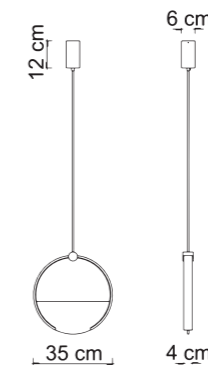

Articolo compatibile con Sikrea Dynamic Dimmer + (cod. 4868)
Article compatible with Sikrea Dynamic Dimmer + (cod. 4868)

- 9641 TOY/A A
- 9658 TOY/A F
- 9665 TOY/A P
- 9672 TOY/A C

Power 30W Led Integrated
Input 220/240 V- 50/60Hz
Kelvin Sikrea Dynamic Dimmer
Dimmable Yes
Real Lumen Dimmable Max 2440
CRI 90
IP 20
Weight N: 2,3kg G: 3,0kg
Volume 0,0320 m³