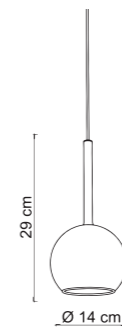

TAVOLA FINITURE :

Table of Finishes :

Struttura Frame	Crome Chrome
Diffusore Diffuser	Ambra Amber
	Cristallo Crystal
	Fumè Smoky
Cavo Wire	Trasparente Transparent

Sospensione in vetro unico che compone sia sfera che asta.
Per solo sfera in vetro vedi collezione INFINITY.

Glass pendant glass wich compone both sphere and arm.
For only glass sphere lamp go to INFINITY collection.

3481	MINIBOL/A
3482	MINIBOL/C
3483	MINIBOL/F
Power	1 x max 12W
Input	220/240 V- 50/60Hz
Lampholder	E14 - Bulb not included
IP	20
L. Wire	400 cm
Weight	N: 0,4kg G: 0,6kg
Volume	0,0097 m³