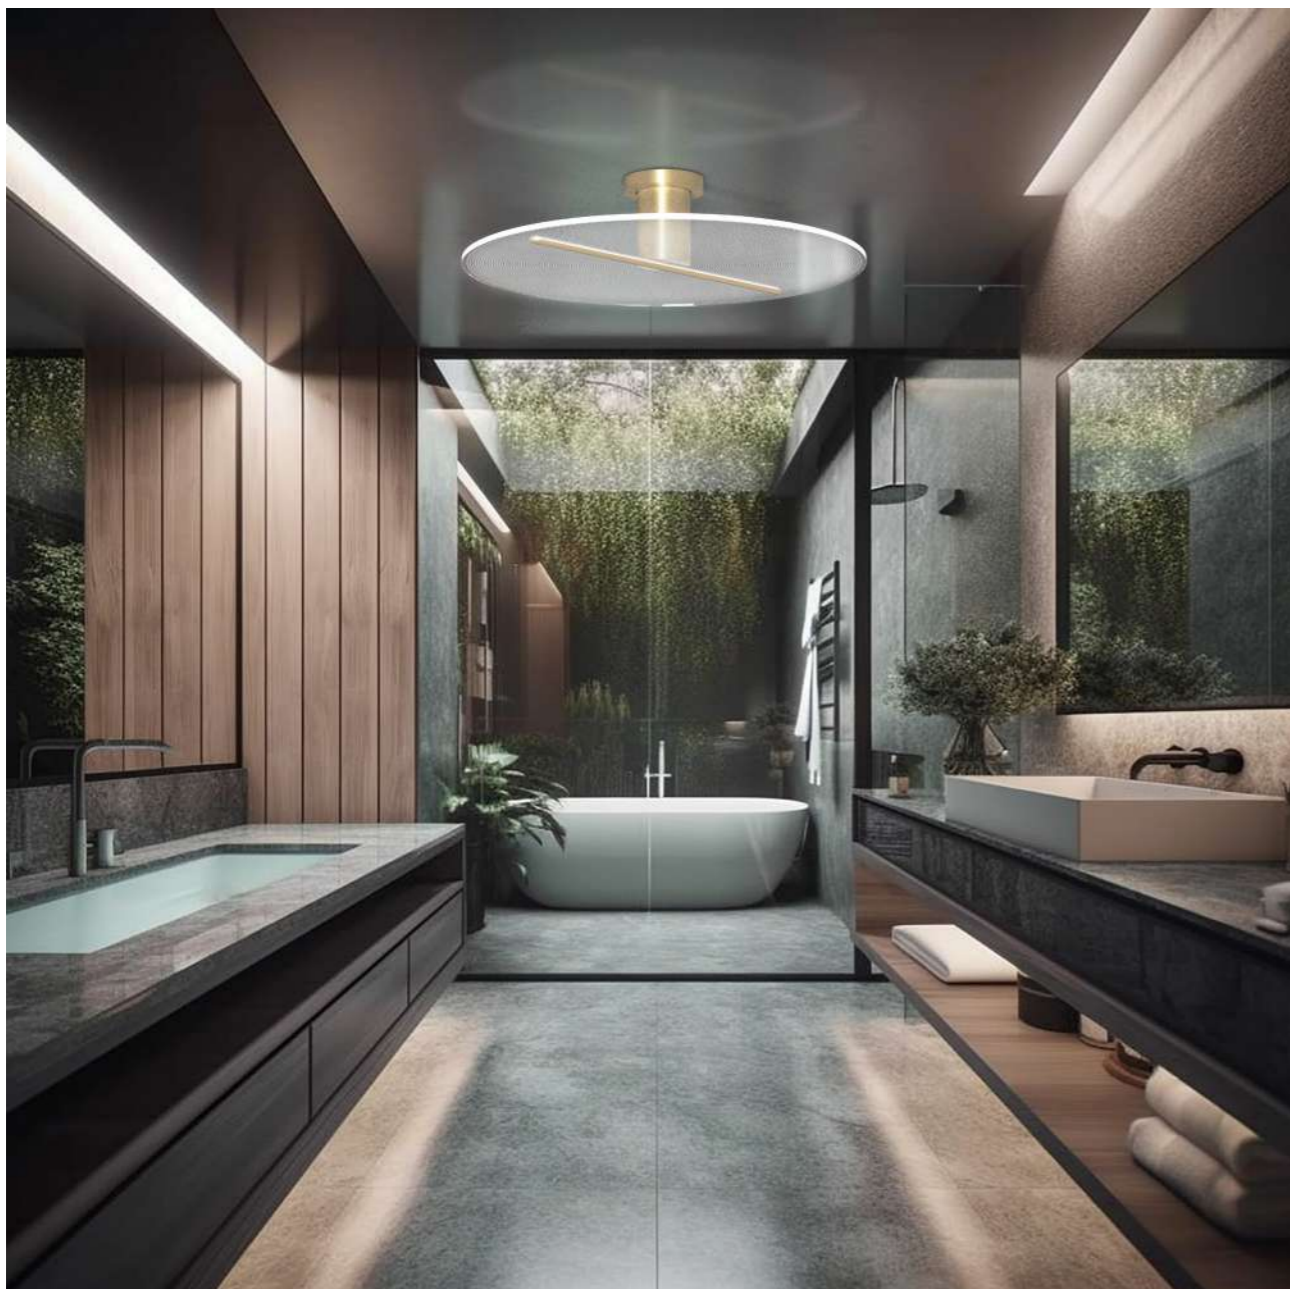

Disegno grafico essenziale e luce intensa. Koi esprime potenza ed efficienza luminosa enfatizzando l'essenza estetica, in un connubio armonico che lascia un forte segno nello spazio. Questa collezione è un gioco grafico di elementi circolari in acrilico, minimal e leggeri, che riempiono soffitti e pareti. Tutti i modelli sono dotati di fonte luminosa a LED integrata nella struttura che diffonde una morbida luce riflessa.

Essential graphic design and intense light. Koi expresses power and luminous efficiency by emphasizing the aesthetic essence, in a harmonious combination that knows how to leave a strong mark in space. Koi is a graphic play of circular elements in acrylic, minimal and light, which fill ceilings and walls. All models are equipped with a LED light source integrated into the structure that diffuses a soft reflected light.