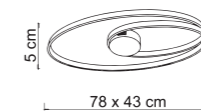

2413 GIOVE/B
2406 GIOVE/N

Power 48W Led Integrated
Input 220/240 V- 50/60Hz
Kelvin Sikrea Dynamic Dimmer
Dimmable Yes
Real Lumen Dimmable Max 3283
CRI 85
IP 20
L. Wire 90 cm
Weight N: 1,4kg G: 2,5kg
Volume 0,1210 m³

Articolo compatibile con Sikrea Dynamic Dimmer + (cod. 4868)
Article compatible with Sikrea Dynamic Dimmer + (cod. 4868)

2451 GIOVE/PL B
2444 GIOVE/PL N

Power 48W Led Integrated
Input 220/240 V- 50/60Hz
Kelvin Sikrea Dynamic Dimmer
Dimmable Yes
Real Lumen Dimmable Max 3196
CRI 85
IP 20
Weight N: 2,0kg G: 2,9kg
Volume 0,0581 m³

Articolo compatibile con Sikrea Dynamic Dimmer + (cod. 4868)
Article compatible with Sikrea Dynamic Dimmer + (cod. 4868)

2475 GIOVE/L B
2468 GIOVE/L N

Power 12W Led Integrated
Input 220/240 V- 50/60Hz
Kelvin 3000
Dimmable No
Real Lumen 911
CRI 85
IP 20
Weight N: 1,1kg G: 1,4kg
Volume 0,0223 m³

Materia leggera, figura ariosa, linee fluttuanti ed armoniose.
Giove è autentico design dettato dalla sua forma geometrica, che dà vita ad un prodotto di luce avvolgente e virtuoso. Una serie a Led integrato, disponibile nelle finiture bianco e nero.

Light material, airy figure, flowing and harmonious lines.
Giove is authentic design dictated by its geometric shape, which gives life to an enveloping and virtuous product of light. An integrated LED series, available in white and black finishes.

Articolo completo di
Sikrea Dynamic Dimmer

SDD Esclusa lampada da tavolo
Except table lamp

MATERIALI :
Materials :

Struttura Frame	Metallo Metal
Diffusore Diffuser	Cover siliconica Silicon Cover
Cavo Wire	PVC PVC

TAVOLA FINITURE :
Table of Finishes :

Struttura Frame	☐ Bianco Opaco Matt White	B
	☒ Nero Opaco Matt Black	N
Cavo Wire	☐ Trasparente Transparent	

DOWNLOAD AREA: