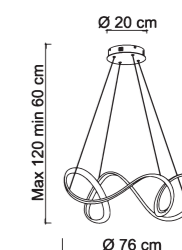

TAVOLA FINITURE :

Table of Finishes :

Struttura Frame	☐ Bianco Opaco Matt White	B
	☒ Nero Opaco Matt Black	N
Cavo Wire	☐ Trasparente Transparent	

DOWNLOAD AREA:

2185	IVAN/B
2192	IVAN/N
Power	52W Led Integrated
Input	220/240 V- 50/60Hz
Kelvin	Sikrea Dynamic Dimmer
Dimmable	Yes
Real Lumen	Dimmable Max 3480
CRI	90
IP	20
L. Wire	120 cm
Weight	N: 2,1kg G: 3,2kg
Volume	0,2261 m³

Articolo compatibile con Sikrea Dynamic Dimmer + (cod. 4868)
Article compatible with Sikrea Dynamic Dimmer + (cod. 4868)