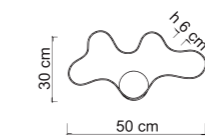

Articolo compatibile con Sikrea Dynamic Dimmer + (cod. 4868)
Article compatible with Sikrea Dynamic Dimmer + (cod. 4868)

33175 CLARA/P B
33182 CLARA/P N

Power 28W Led Integrated
Input 220/240 V- 50/60Hz
Kelvin Sikrea Dynamic Dimmer
Dimmable Yes
Real Lumen Dimmable Max 1820
CRI 90
IP 20
Weight N: 0,7kg G: 1,0kg
Volume 0,0226 m³