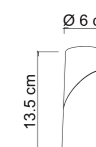

3458	LINK/P B
4561	LINK/P N
Power	1 x max 9W
Input	220/240 V- 50/60Hz
Lampholder	GU10 - Bulb included
IP	20
Weight	N: 0,3kg G: 0,4kg
Volume	0,003 m³