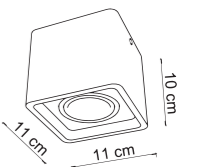

4202	POKER/B
4219	POKER/N
Power	1 x max 9W
Input	220/240 V- 50/60Hz
Lampholder	GU10 - Bulb included
IP	20
Weight	N: 0,4kg G: 0,5kg
Volume	0,0017 m³