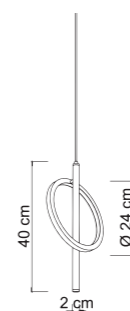

9115	LIAM/CO N
9122	LIAM/CO OS
Power	12W Led - Driver not included
Input	22/240 V- 50/60Hz
Kelvin	Sikrea Dynamic Dimmer
Dimmable	Yes
Real Lumen	Dimmable Max 821
CRI	90
IP	20
L. Wire	500 cm
Weight	N: 0,8kg G: 0,9kg
Volume	0,0225 m3

Articolo NON completo di base, verifica compatibilità da pag. 506
Base do not included, check compatibility from page 506

L E R RE I +

8859	LIAM/S1 N
8866	LIAM/S1 OS
Power	12W Led Integrated
Input	22/240 V- 50/60Hz
Kelvin	Sikrea Dynamic Dimmer
Dimmable	Yes
Real Lumen	Dimmable Max 821
CRI	90
IP	20
L. Wire	200 cm
Weight	N: 0,9kg G: 1,1kg
Volume	0,0270 m3