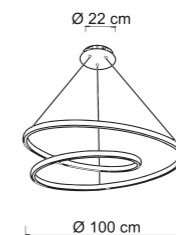

DOWNLOAD AREA:

2376	GLEM/60 B
2369	GLEM/60 N
Power	50W Led Integrated
Input	220/240 V- 50/60Hz
Kelvin	Sikrea Dynamic Dimmer
Dimmable	Yes
Real Lumen	Dimmable Max 3434
CRI	90
IP	20
L. Wire	90 cm
Weight	N: 1,4kg G: 2,2kg
Volume	0,0502 m³

Articolo compatibile con Sikrea Dynamic Dimmer + (cod. 4868)
Article compatible with Sikrea Dynamic Dimmer + (cod. 4868)

2390	GLEM/100 B
2383	GLEM/100 N
Power	75W Led Integrated
Input	220/240 V- 50/60Hz
Kelvin	Sikrea Dynamic Dimmer
Dimmable	Yes
Real Lumen	Dimmable Max 4886
CRI	90
IP	20
L. Wire	90 cm
Weight	N: 2,8cm G: 4,9kg
Volume	0,1428 m³

Articolo compatibile con Sikrea Dynamic Dimmer + (cod. 4868)
Article compatible with Sikrea Dynamic Dimmer + (cod. 4868)