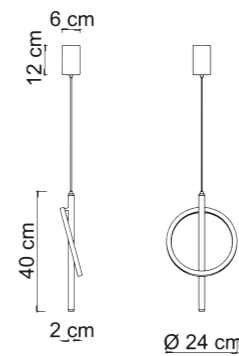

Articolo compatibile con Sikrea Dynamic Dimmer + (cod. 4868)
Article compatible with Sikrea Dynamic Dimmer + (cod. 4868)

+

Articolo completo di
Sikrea Dynamic Dimmer

MATERIALI :
Materials :

Struttura Frame	Metallo Metal
Diffusore Diffuser	Cover Siliconica Silicon cover
Cavo Wire	Tessuto Fabric

TAVOLA FINITURE :
Table of Finishes :

Struttura Frame	☐ Nero Opaco Nero Opaco	N
	☐ Ottone Spazzolato Nero Opaco	OS
Cavo Wire	☐ Nero Black	

DOWNLOAD AREA: