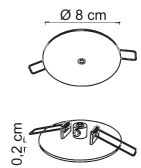

I **BASI INCASSO - necessaria installazione driver in remoto se presente**
Recessed Bases - remote driver installation required if present

6525	BASE/1INC B	Bianco opaco - Matt white	Portata max - Maximum weight - 2kg
6534	BASE/1INC C	Cromo - Chrome	Base rotonda - Round base 1 punto luce - 1 light Ø 8 X h 0.2 cm
7258	BASE/1INC OS	Ottone spazzolato - Brushed brass	
35490	BASE/1INC N	Nero opaco - Matt black