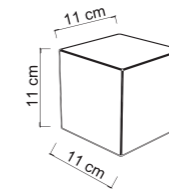

DOMINO

8156   **DOMINO/11**
Power   3 x max 7W
Input   220/240 V- 50/60Hz
Lampholder   G9 - Bulb included
IP   20
Weight   N: 1,6kg G: 1,7kg
Volume   0,0058 m³