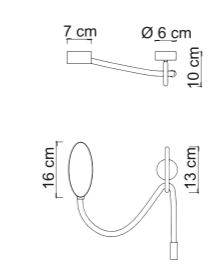

Articolo compatibile con Sikrea Dynamic Dimmer + (cod. 4868)
Article compatible with Sikrea Dynamic Dimmer + (cod. 4868)

Articolo completo di
Sikrea Dynamic Dimmer

MATERIALI :
Materials :

Struttura	Metallo
Frame	Metal
Diffusore	PMMA
Diffuser	PMMA

TAVOLA FINITURE :
Table of Finishes :

Struttura	● Nero Opaco
Frame	● Matt Black

DOWNLOAD AREA: