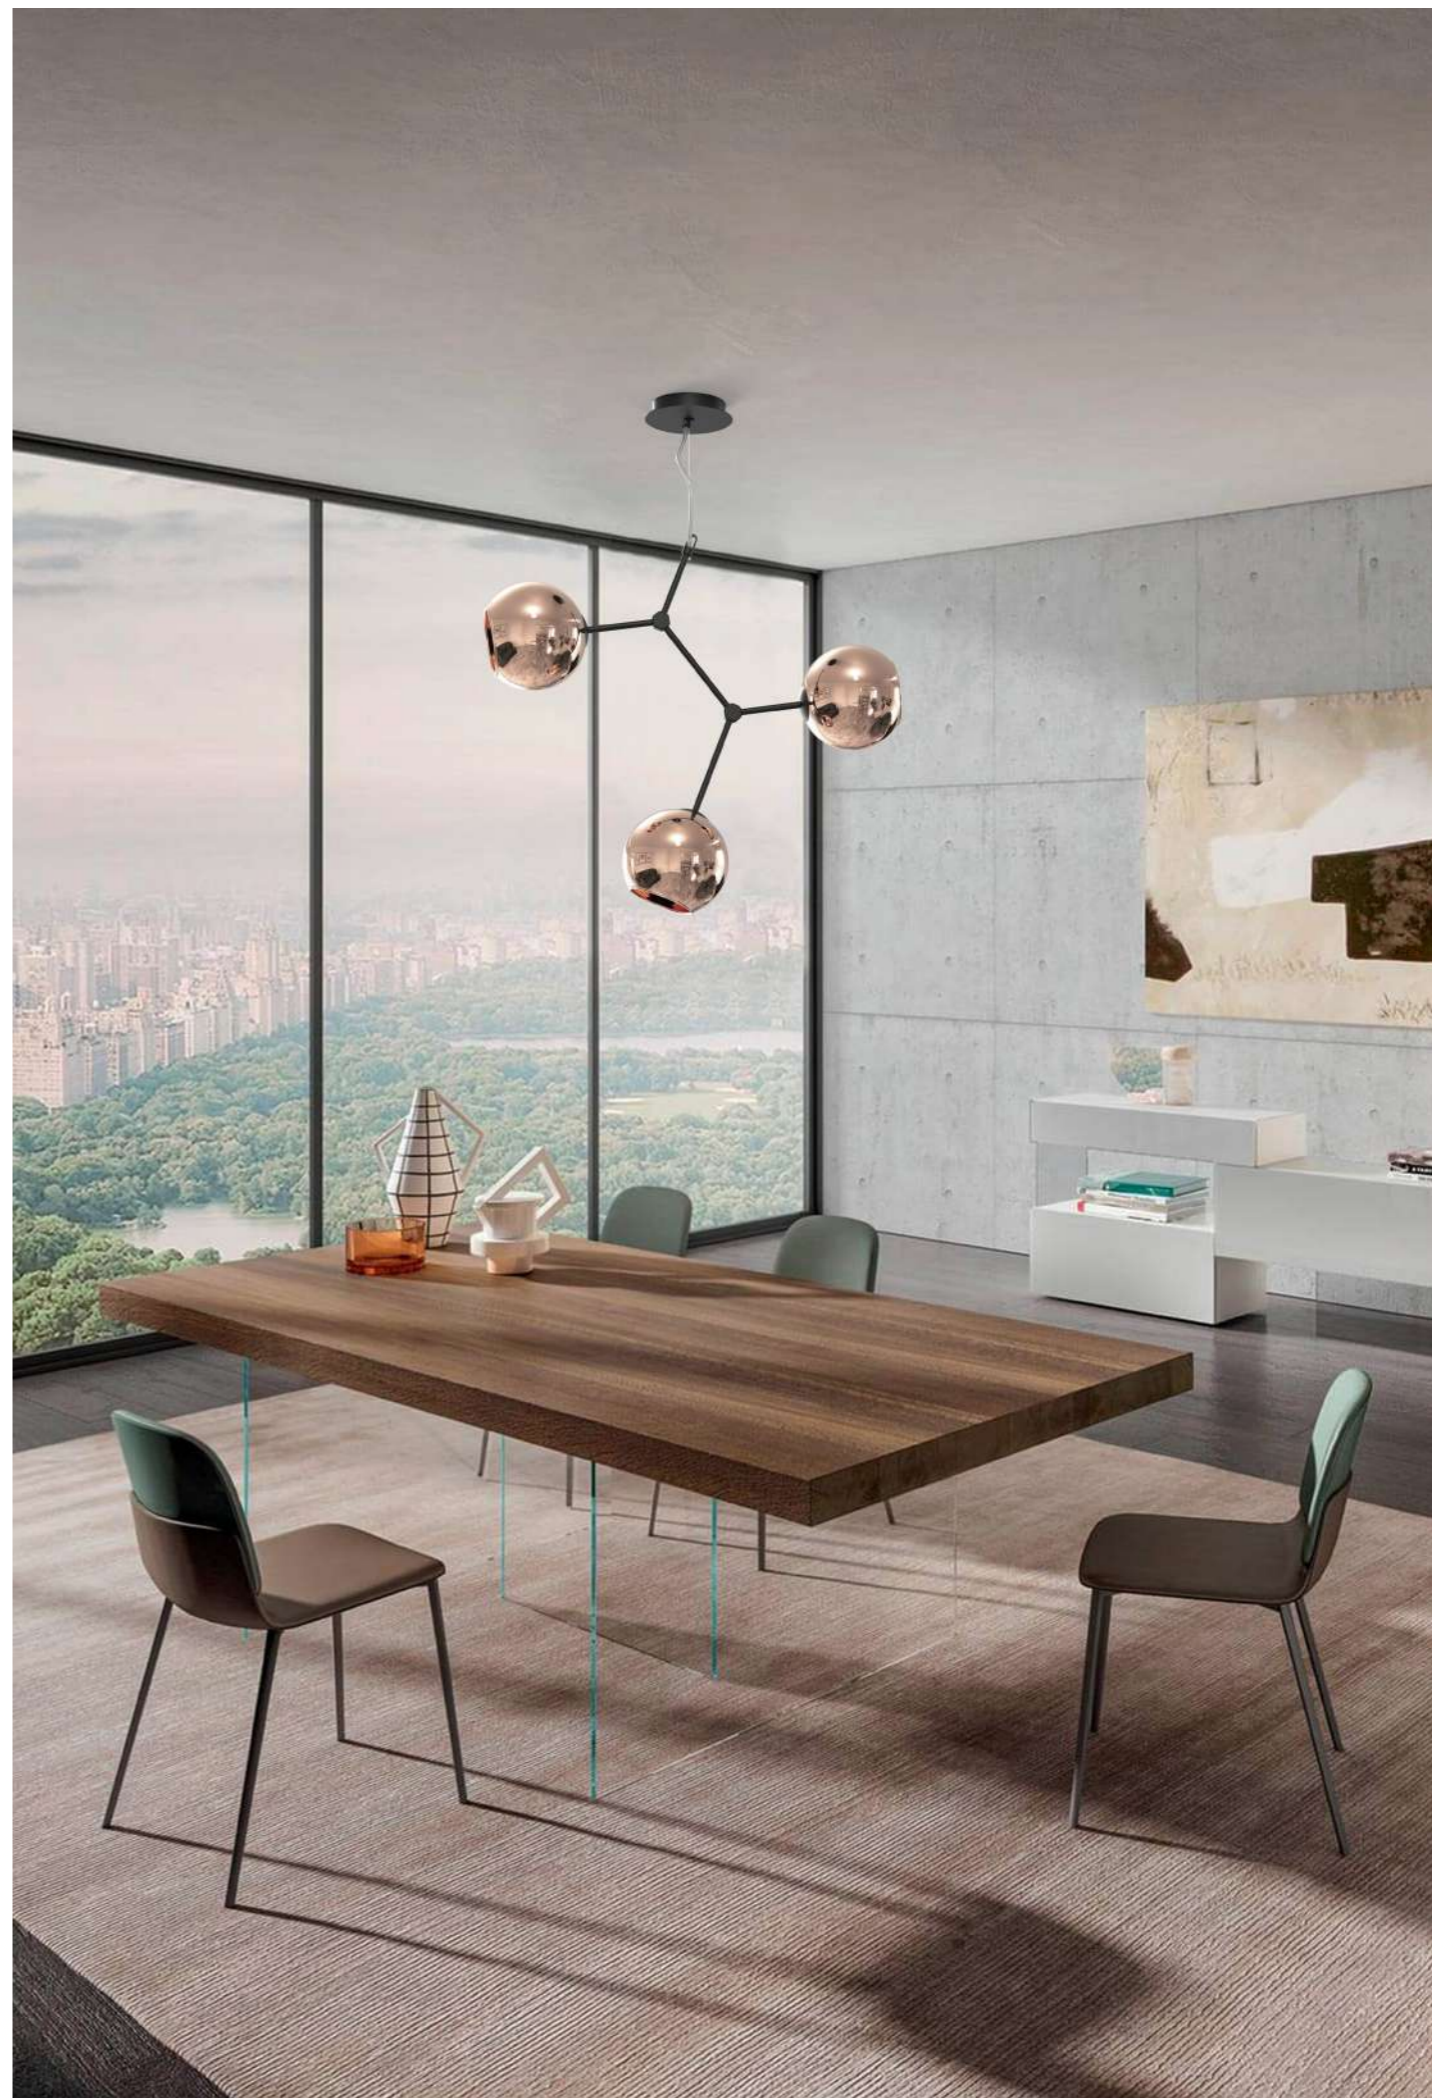

Simply minimal, clean and essential.
 The Sara series is born from the fusion of spherical and sinuous shapes with the modernity of the metal frame, creating a particularly attractive and decorative effect, with a strong aesthetic sense and a strong personality.
 Glass available in an important range of finishes.