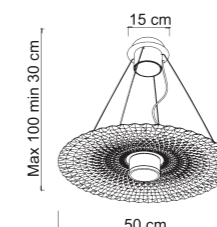

DOWNLOAD AREA:

9986	LEDY/B
9979	LEDY/N
Power	3 x max 9W
Input	220/240 V- 50/60Hz
Lampholder	GX53 - Bulb included
IP	20
L. Wire	100 cm
Weight	N: 1,3kg G: 2,2kg
Volume	0,0942 m³