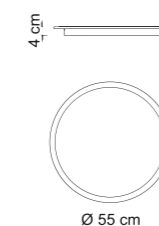

Articolo compatibile con Sikrea Dynamic Dimmer + (cod. 4868)
Article compatible with Sikrea Dynamic Dimmer + (cod. 4868)

Accessorio magnetico venduto separatamente.
Magnetic Accessory sold separately.

3168 KEOPE/ACC.N
3519 KEOPE/ACC. OS
1478 KEOPE/ACC. RS

Keope è la perfetta fusione di eleganza e versatilità. Questa lampada da parete o soffitto, realizzata con una raffinata struttura in metallo bianco, offre opzioni personalizzabili grazie agli accessori in diverse finiture, facilmente installabili tramite calamita.

Keope is the perfect fusion of elegance and versatility. This wall or ceiling lamp, crafted with a refined white metal structure, offers customizable options with accessories in different finishes, easily installable through magnets.

Articolo completo di
Sikrea Dynamic Dimmer

MATERIALI :
Materials :

Struttura Frame	Metallo Metal
Diffusore Diffuser	Acrilico Acrylic
Accessorio Accessory	Metallo Metal

TAVOLA FINITURE :
Table of Finishes :

Struttura Frame	○ Bianco Opaco Matt White	
Diffusore Diffuser	○ Satinato Frosted	
Accessorio Accessory	● Nero Opaco Matt Black	N
	● Ottone Spazzolato Brushed Brass	OS
	● Rame Spazzolato Brushed Copper	RS

DOWNLOAD AREA: