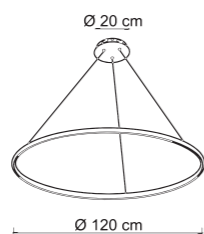

2628 OSLO/120 B
2611 OSLO/120 N
2529 OSLO/120 O

Power 68W Led Integrated
Input 220/240 V- 50/60Hz
Kelvin Sikrea Dynamic Dimmer
Dimmable Yes
Real Lumen Dimmable Max 4460
CRI 90
IP 20
L. Wire 100cm
Weight N: 3,8 kg G: 4,4kg
Volume 0,1975 m³

Articolo compatibile con Sikrea Dynamic Dimmer + (cod. 4868)
Article compatible with Sikrea Dynamic Dimmer + (cod. 4868)

5896 OSLO/90 B
5902 OSLO/90 N
5919 OSLO/90 O

Power 52W Led Integrated
Input 220/240 V- 50/60Hz
Kelvin Sikrea Dynamic Dimmer
Dimmable Yes
Real Lumen Dimmable Max 3392
CRI 90
IP 20
L. Wire 100 cm
Weight N: 2,8kg G: 3,6kg
Volume 0,1083 m³