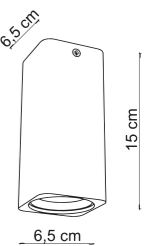

URBAN

URBAN

Il design lineare per Urban gli permette di adattarsi ad ogni contesto, moderno o classico, pubblico o privato. Da un tocco di modernità e valorizza l'ambiente.

The linear design for Urban allows it to adapt to any context, modern or classic, public or private. It gives a touch of modernity and enhances the room.

MATERIALI :

Materials :

Struttura Frame	Metallo Metal
Diffusore Diffuser	Sorgente Luminosa Light Source

TAVOLA FINITURE :

Table of Finishes :

Struttura Frame	☐ Bianco Opaco Matt White	B
	☒ Nero Opaco Matt Black	N

DOWNLOAD AREA:

4189	URBAN/B
4196	URBAN/N
Power	1 x max 9W
Input	220/240 V- 50/60Hz
Lampholder	GU10 - Bulb included
IP	20
Weight	N: 0,4kg G: 0,5kg
Volume	0,0006 m³