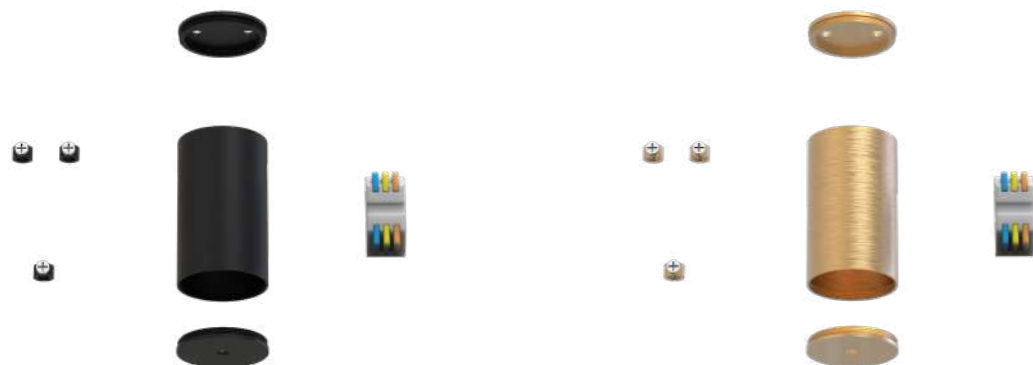

z BASE ZETA

ZETA/1

Base a soffitto per cablaggio a punto luce esistente, fornita con 4 diversi tappi di chiusura: da 1 a 4 fori per la massima versatilità di scelta. Ad ogni foro verrà collegata una base Zeta/2 tramite cavo elettrico venduto separatamente.

Ceiling base for wiring to existing light point, supplied with 4 different closing caps: from 1 to 4 holes for maximum versatility of choice. A Zeta/2 base will be connected to each hole via an electric cable sold separately.

ZETA/2

Base in sospensione per cablaggio delle lampade compatibili, 1 punto luce cadauna. Ad ogni base Zeta/2 saranno collegate due basi Zeta/1 tramite cavo elettrico venduto separatamente.

Suspended base for wiring compatible lamps, 1 light point each. Two Zeta/1 bases will be connected to each Zeta/2 base via an electric cable sold separately.

ZETA/1 CON TAPPO A 1 FORO
ZETA/1 WITH 1 HOLE CAPS

ZETA/1 CON TAPPO A 2 FORI
ZETA/1 WITH 2 HOLE CAPS

QUALSIASI SOSPENSIONE CON PORTALAMPADE E27, E14 O GX53
EVERY LAMP WITH E27, E14 OR GX53 LAMPHOLDER

Esempi di composizione con basi Zeta, ulteriori esempi a pag. 12, 71, 163

Zeta composition examples, more example at pag. 12,71, 163

4318	ZETA/1 N	Base soffitto nera con 4 tappi	Black ceiling base with 4 caps
1195	ZETA/1 OS	Base soffitto ottone spazz. con 4 tappi	Brushed brass ceiling base with 4 caps
3366	ZETA/2 N	Base in sospensione nera	Black suspended base
3328	ZETA/2 OS	Base in sospensione ottone spazz.	Brushed brass suspended base
3571	CAVO/N	Cavo 500 cm nero in tessuto	500cm black fabric wire
3588	CAVO/T	Cavo 500cm trasparente	500cm transparent wire