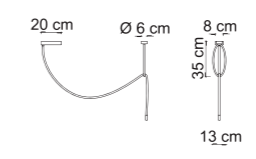

The Fyll lamp: available in both pendant and wall sconce options.
A versatile lighting solution with a modern and sleek design, perfect for adding a touch of elegance to any space.

9689

FYLL/PL

Power 32W Led Integrated
 Input 220/240 V- 50/60Hz
 Kelvin Sikrea Dynamic Dimmer
 Dimmable Yes
 Real Lumen Dimmable Max 2080
 CRI 80
 IP 20
 Weight N: 2,8kg G: 3,9kg
 Volume 0,0360 m³