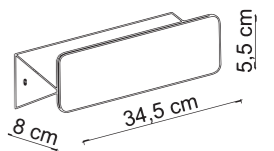

SEVEN

Seven è un'appliche da interni con la caratteristica di poter direzionare la luce, grazie al suo riflettore mobile.

Seven is an interior wall lamp with the characteristic of being able to direct the light, thanks to its movable reflector.

Rifettore regolabili:
Adjustable reflector:

MATERIALI :

Materials :

Struttura Frame	Metallo Metal
Diffusore Diffuser	Sorgente Luminosa Light Source

TAVOLA FINITURE :

Table of Finishes :

Struttura Frame	☐ Bianco Opaco Matt White

4103	SEVEN
Power	12W Led Integrated
Input	220/240 V- 50/60Hz
Kelvin	3000
Dimmable	No
Real Lumen	1440
CRI	85
IP	20
Weight	N:0,8kg G: 0,9kg
Volume	0,0016 m³

DOWNLOAD AREA: