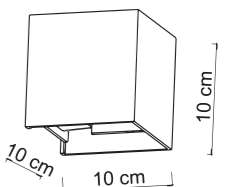

LENA

LENA

Lena è un'applicazione versatile. Disponibile nelle finiture bianco e oro, adatta sia per interni che per esterni.

Lena is a versatile applique, available in white and gold finishes, suitable for both indoor and outdoor use.

Alette regolabili:
Adjustable fins:

MATERIALI :
Materials :

Struttura	Metallo
Frame	Metal

TAVOLA FINITURE :
Table of Finishes :

Struttura	○ Bianco Opaco	B
Frame	Matt White	
	● Oro Verniciato	O
	Painted Gold	

4226	LENA/B
4097	LENA/O
Power	7W Led Integrated
Input	220/240 V - 50/60Hz
Kelvin	3000
Dimmable	No
Real Lumen	816
CRI	90
IP	54
Weight	N: 0,4kg G: 0,6kg
Volume	0,0017 m³

DOWNLOAD AREA: